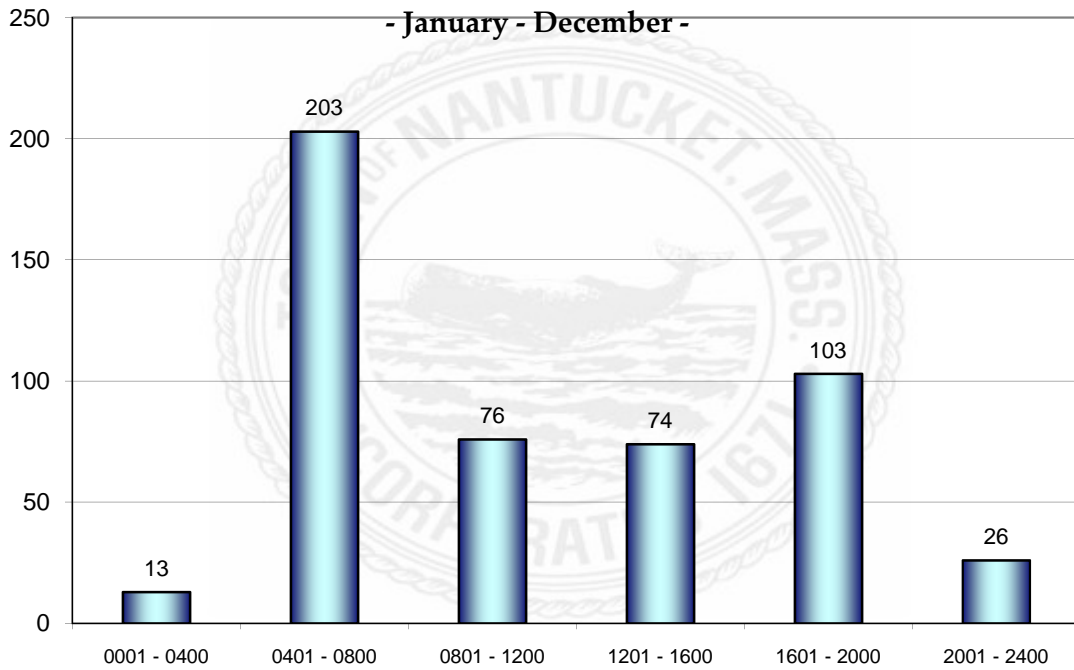

NANTUCKET MEMORIAL AIRPORT

- 2007 noise complaints by time of day -
- in four hour blocks -
- January - December -