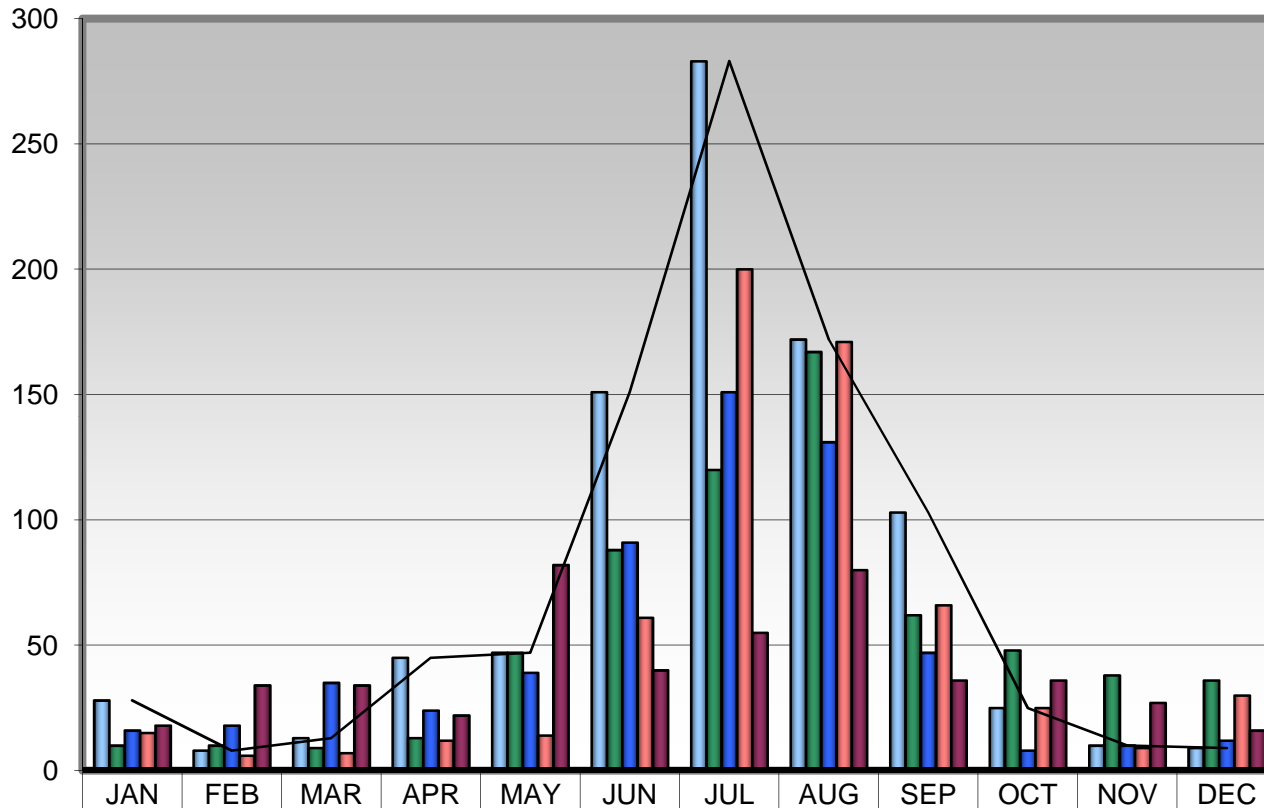

NANTUCKET MEMORIAL AIRPORT

- monthly noise complaint totals -

Complaints

	JAN	FEB	MAR	APR	MAY	JUN	JUL	AUG	SEP	OCT	NOV	DEC
2003	28	8	13	45	47	151	283	172	103	25	10	9
2004	10	10	9	13	47	88	120	167	62	48	38	36
2005	16	18	35	24	39	91	151	131	47	8	10	12
2006	15	6	7	12	14	61	200	171	66	25	9	30
2007	18	34	34	22	82	40	55	80	36	36	27	16
2003 Base Year	28	8	13	45	47	151	283	172	103	25	10	9

Month