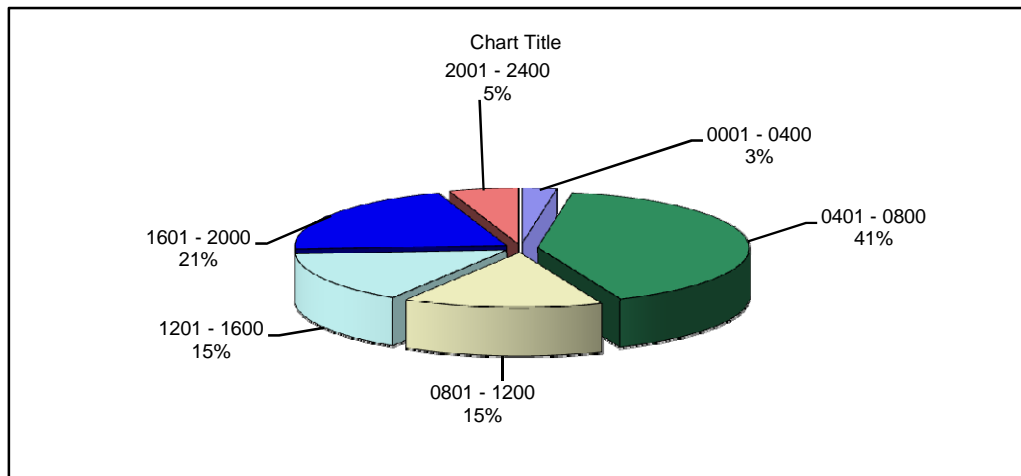

NANTUCKET MEMORIAL AIRPORT

- 2007 noise complaints by time of day -
- in four hour blocks -
- January - December -