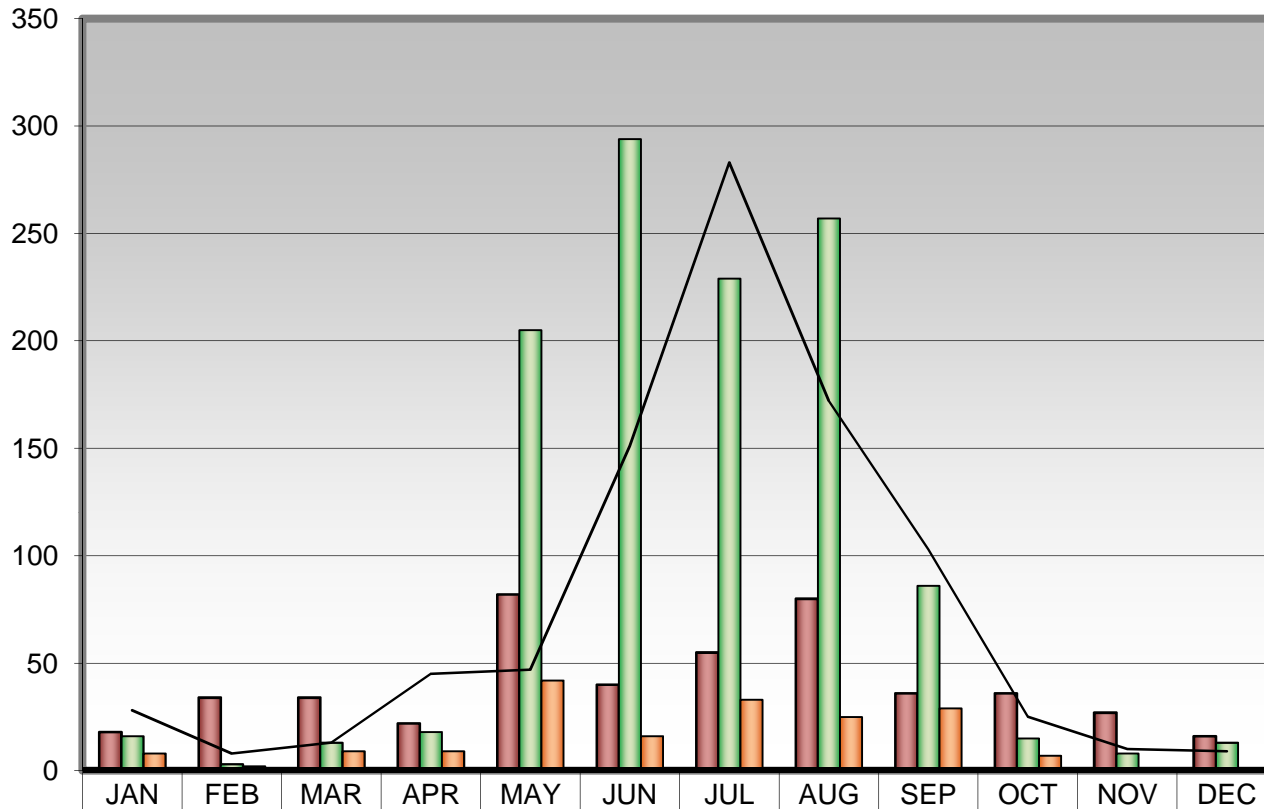

The period (January 2006 - December 2006) showed a decrease of 31.1% below 2003 base year total complaints, and a increase of 5.8% above 2005.

2007 complaints (January - December) decreased 21.75% over the same period in 2006. In 2008 there were 1157 complaints compared to 480 complaints in 2007.

2009 complaints were down 84% from 2008.

Jack F. Wheeler
Environmental Coordinator

Nantucket Memorial Airport

-annual noise complaints-

<u>YEAR</u>	<u>COMMENT</u>	<u>COMPLAINTS</u>	<u>% CHANGE BASE YEAR</u>	<u>% CHANGE PRIOR YEAR</u>	<u>% TOTAL OPERATIONS</u>
1996	<i>...initial Base Year...</i>	512	N/A	N/A	0.41
1997		549	7.23	7.23	0.41
1998		324	(36.72)	(40.98)	0.21
1999		424	(17.19)	30.86	0.26
2000		377	(26.37)	(11.08)	0.22
2001		409	(20.12)	8.49	0.25
2002		562	9.77	37.41	0.37
2003	<i>...new Base Year...</i>	894 *	N/A	N/A	0.60
2004		648	(27.52)	(27.52)	0.45
2005		582	(34.90)	(10.19)	0.39
2006		616	(31.10)	5.84	0.38
2007		480	(46.31)	(22.08)	0.32
2008		578 **	(35.35)	20.42	0.40
2009	<i>..through December 31, 2009..</i>	182	(79.64)	(84.27)	0.14

* Method used to count noise complaints revised from prior years and results in an inflated total in comparison to prior years. 2003 is intended to be a new base year for noise complaint calculations.

** Management adjusted final year end total to account for multiple complaints per household.

NANTUCKET MEMORIAL AIRPORT

- monthly noise complaint totals -

Complaints

	JAN	FEB	MAR	APR	MAY	JUN	JUL	AUG	SEP	OCT	NOV	DEC
2007	18	34	34	22	82	40	55	80	36	36	27	16
2008	16	3	13	18	205	294	229	257	86	15	8	13
2009	8	2	9	9	42	16	33	25	29	7	1	1
2003 Base Year	28	8	13	45	47	151	283	172	103	25	10	9