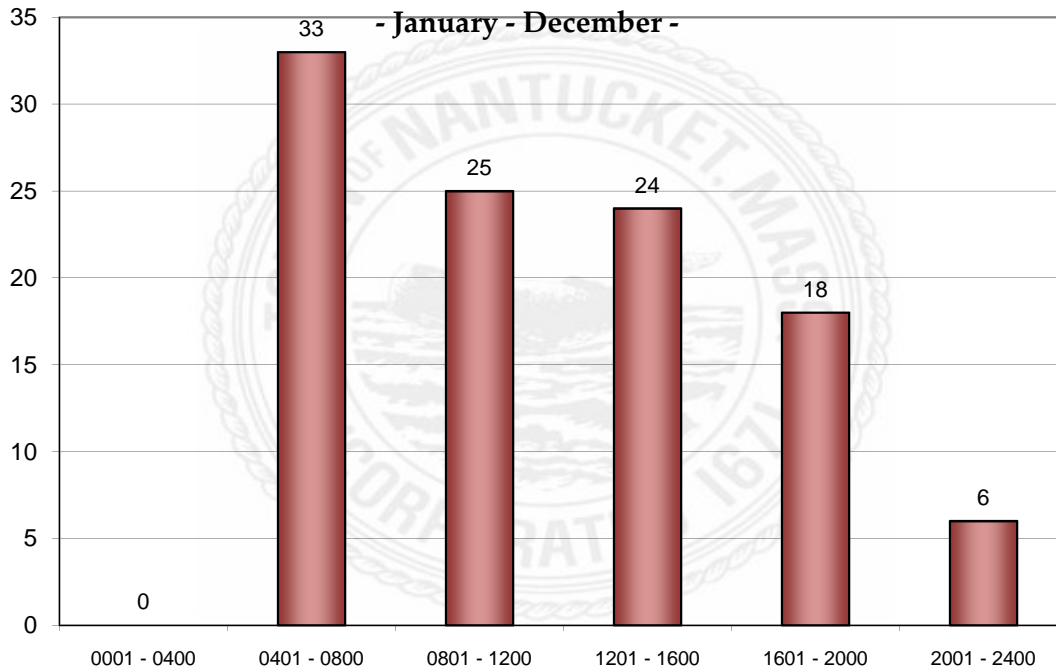

The period (January 2006 - December 2006) showed a decrease of 31.1% below 2003 base year total complaints, and a increase of 5.8% above 2005.

2007 complaints (January - December) decreased 21.75% over the same period in 2006. In 2008 there were 1157 complaints compared to 480 complaints in 2007.

- January - December -

NANTUCKET MEMORIAL AIRPORT

- 2009 noise complaints by time of day -
- in one hour blocks -
- January -December -