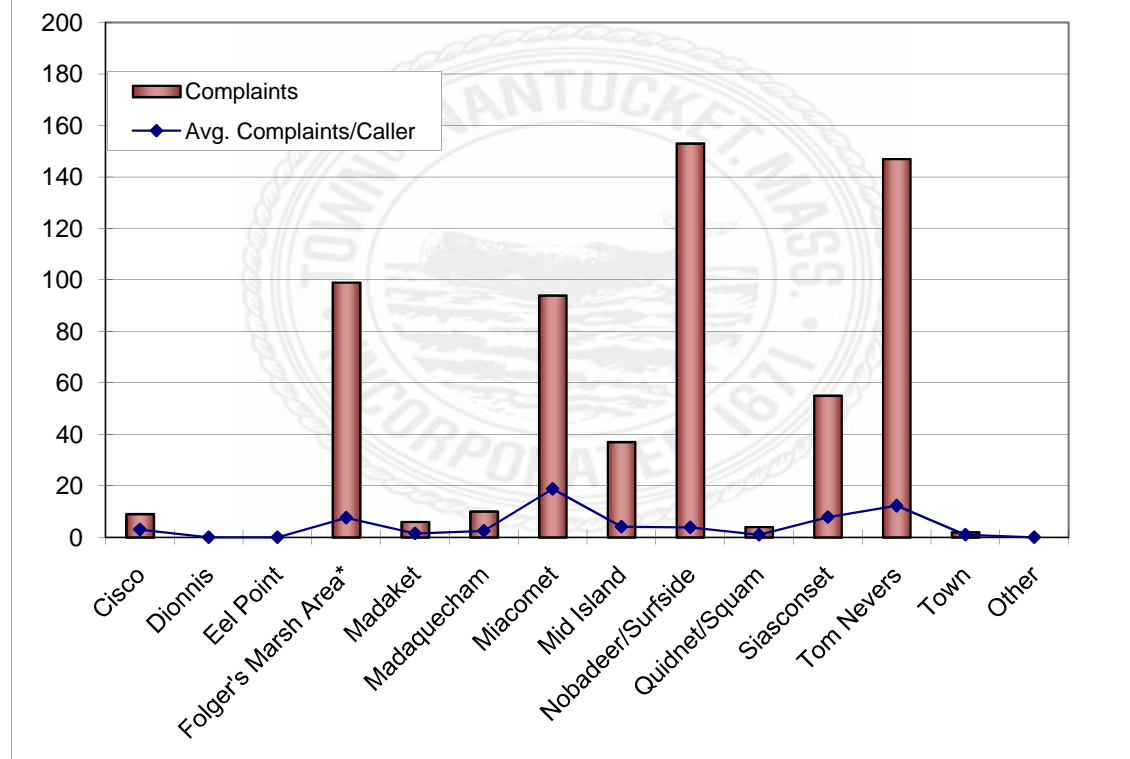

** Management adjusted final year end total to account for multiple complaints per household.

NANTUCKET MEMORIAL AIRPORT

- monthly noise complaint totals -

Complaints

	JAN	FEB	MAR	APR	MAY	JUN	JUL	AUG	SEP	OCT	NOV	DEC
2007	18	34	34	22	82	40	55	80	36	36	27	16
2008	16	3	13	18	205	294	229	257	86	15	8	13
2009	8	2	9	9	42	16	33	25	29	7	1	1
2003 Base Year	28	8	13	45	47	151	283	172	103	25	10	9

NANTUCKET MEMORIAL AIRPORT - complaints by area - 2009

<i>Location</i>	<i>Amount</i>	<i>Callers</i>	<i>Avg. Amount per Caller</i>	<i>Location</i>	<i>Amount</i>	<i>Callers</i>	<i>Avg. Amount per Caller</i>
Cisco	1	1	1.0	Mid Island	23	5	4.6
Dionnis	1	1	1.0	Nobadeer/Surfside	13	2	6.5
Eel Point	0	0	0.0	Quidnet/Squam	13	1	13.0
Folger's Marsh Area*	13	3	4.3	Siasconset	6	2	3.0
Madaket	1	1	1.0	Tom Nevers	9	4	2.3
Madaquecham	0	0	0.0	Town	0	0	0.0
Miacomet	15	1	15.0	Other	0	0	0.0