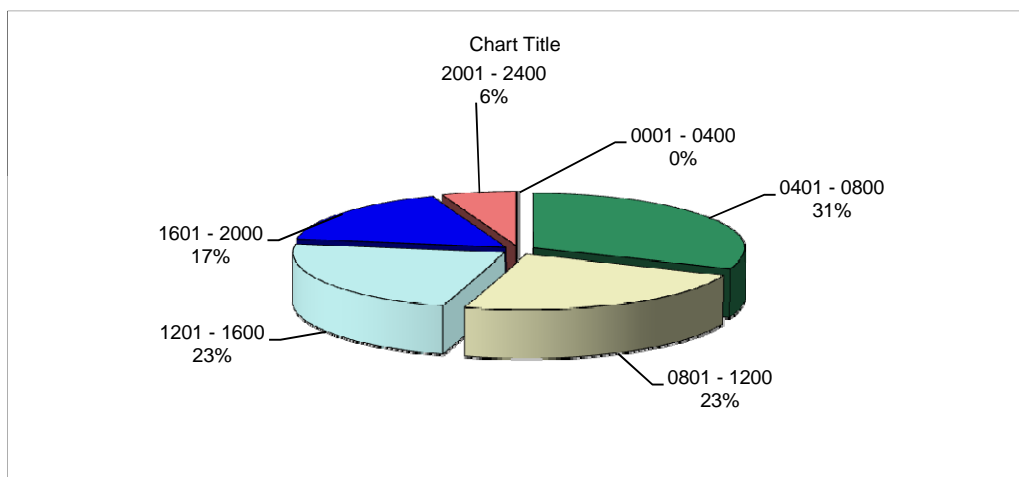

NANTUCKET MEMORIAL AIRPORT

- 2009 noise complaints by time of day -

- in four hour blocks -

- January - December -