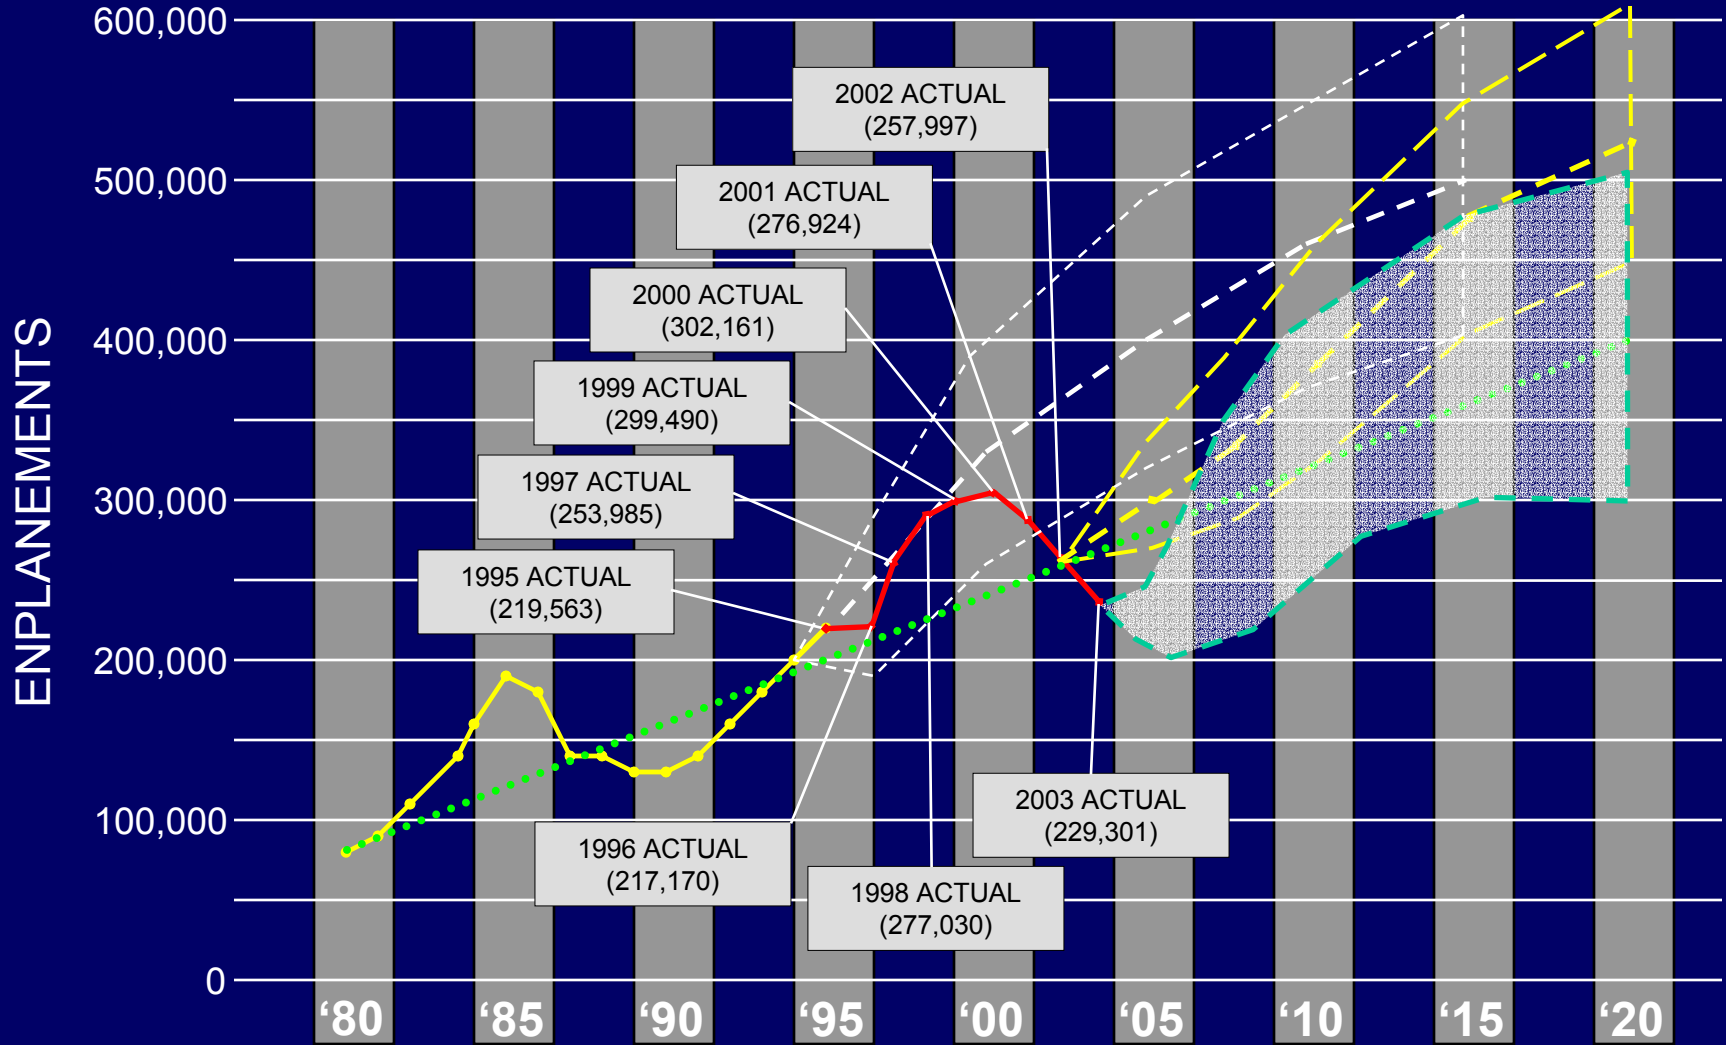

# ENPLANEMENT FORECAST

NANTUCKET MEMORIAL AIRPORT

- HISTORICAL
- ACTUAL SINCE MASTER PLAN FORECAST (1995)
- - ● - - 1995 FORECAST
- - ● - - 2001 PLANNING FORECAST
- ENPLANEMENTS TREND LINE
- POTENTIAL TREND LINE RANGE